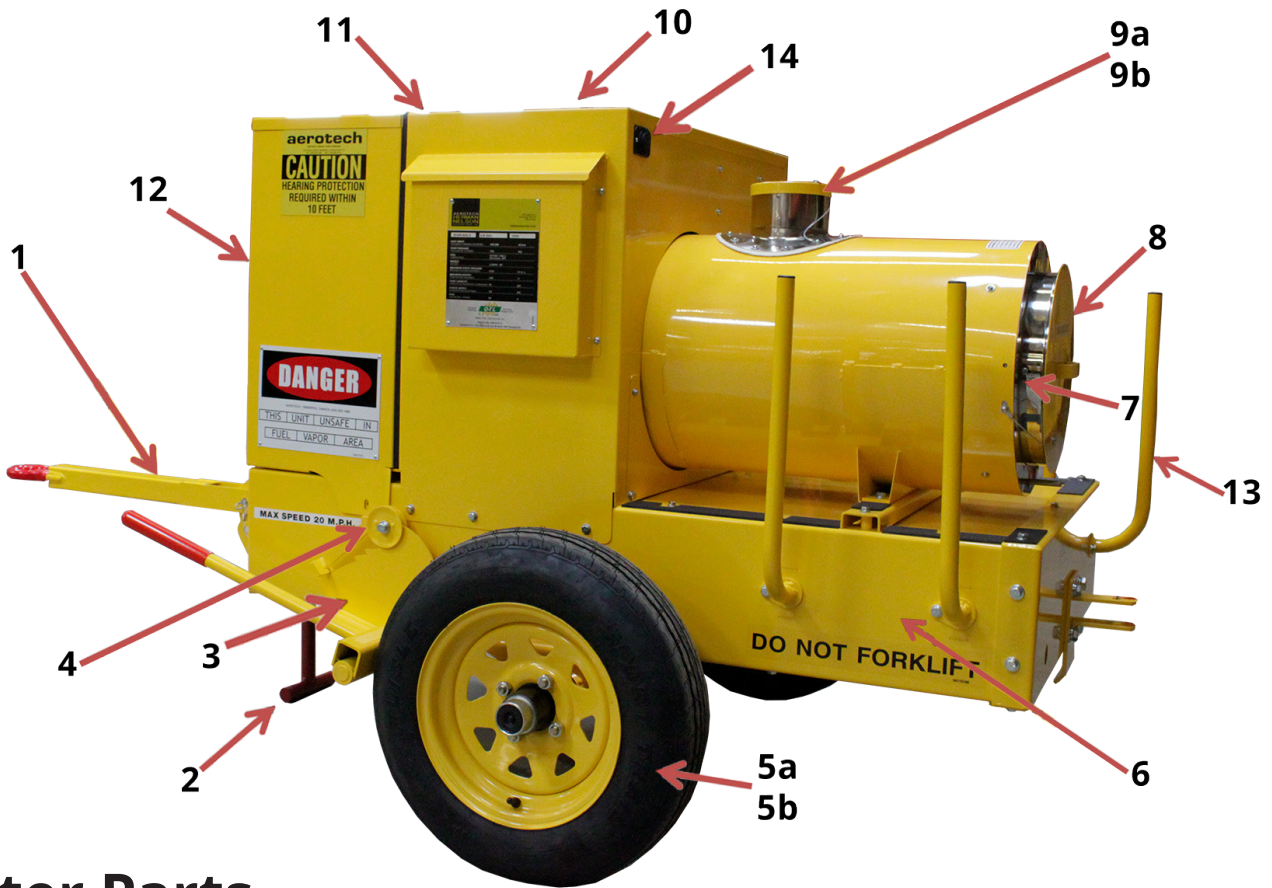

**AEROTECH
HERMAN
NELSON**
INTERNATIONAL INC.

Heater Parts

Item	Part Number	Description	Quantity
1	8130292-10-OK	LONG TOW BAR	1
2	8227188-10	KICKSTAND	1
3	ADH-0040W	BRAKE ASSEMBLY	1
4	ADH-0081W	BRAKE LOCK	1
5a	ADH-0010A	AXLE ASSEMBLY	1
5b	05300990	TIRE	2
6	ADH-0082W	TRAILER MAIN FRAME	1
7	04040020	DUCT ADAPTER	1
8	04040011	OUTLET COVER	1
9a	04040014	SPARK ARRESTOR	1
9b	TR3313	EXHAUST STACK COVER	1
10	05000123MODA	RUBBER STOPPER	2
11	ADH-0018W	HOOD, REAR	1
12	ADH-0023A	HOOD, FORWARD	1
13	AGH-0004W	DUCT HANGER	6
14	05300651	12V POWER SOCKET	1

Order Parts Online
hermannelson.com/parts-catalog/

Heater Parts

Item	Part Number	Description	Quantity
1	8227188-10	KICK-STAND	1
2	8130292-10-OK	TOW BAR	1
3	05000136-OK	REAR HOOD SERVICE PLATE	1
4	05310224	ACCESS DOOR	1
5	04050032AT-OK	HEAT EXCHANGER CASING	1
6	04100183	CAPILLARY SHIELD	1
7	05300104	FUEL TANK (POLY)	1
8	05300652	EMERGENCY SHUT-OFF STOP SWITCH	1