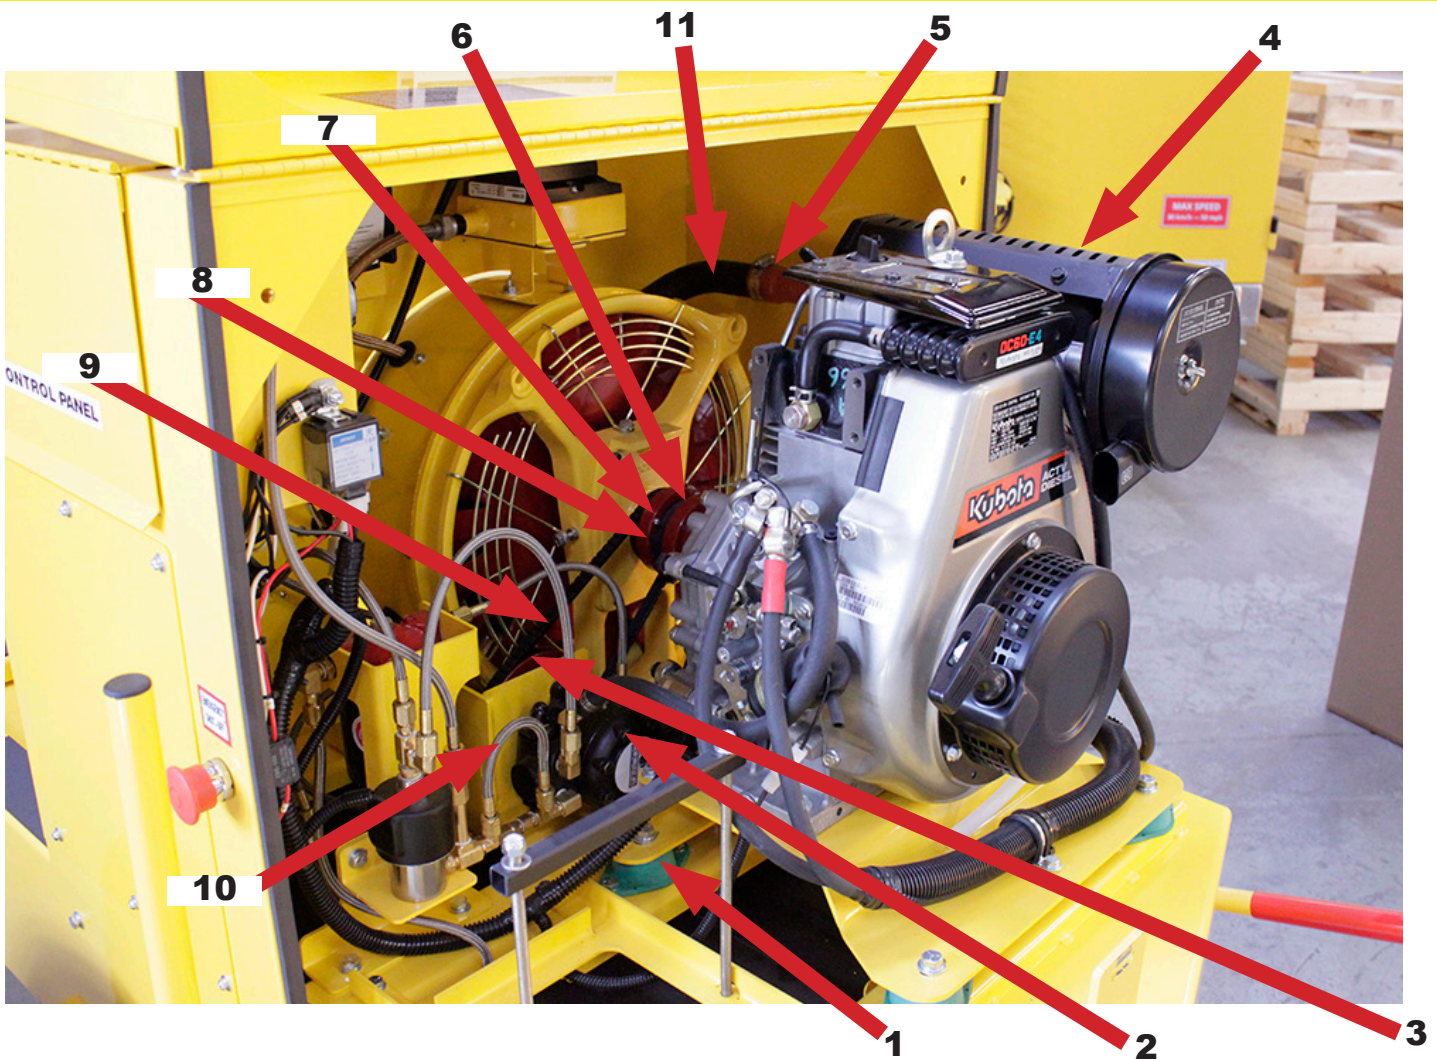

Engine Compartment

Item	Part Number	Description	Quantity
1	05300141	MOTOR MOUNT	4
2	TR3277	FUEL PUMP	1
3	TM3919	PULLEY, FUEL PUMP	1
4	11520-12050MM	MODIFIED MUFFLER	1
5	04100155	FLEX EXHAUST HOSE	1
6	TM3917-3	DRIVE COUPLING	1
7	TM3917-2	SLEEVE COUPLING (RUBBER)	1
8	TM3917-1	DRIVEN COUPLING	1
9	MS15290	FAN-BELT	1
10	05300400	8 INCH FUEL LINE	1
11	04100154	EXHAUST PIPE COMBUSTOR	1

Order Parts Online
hermannelson.com/parts-catalog/