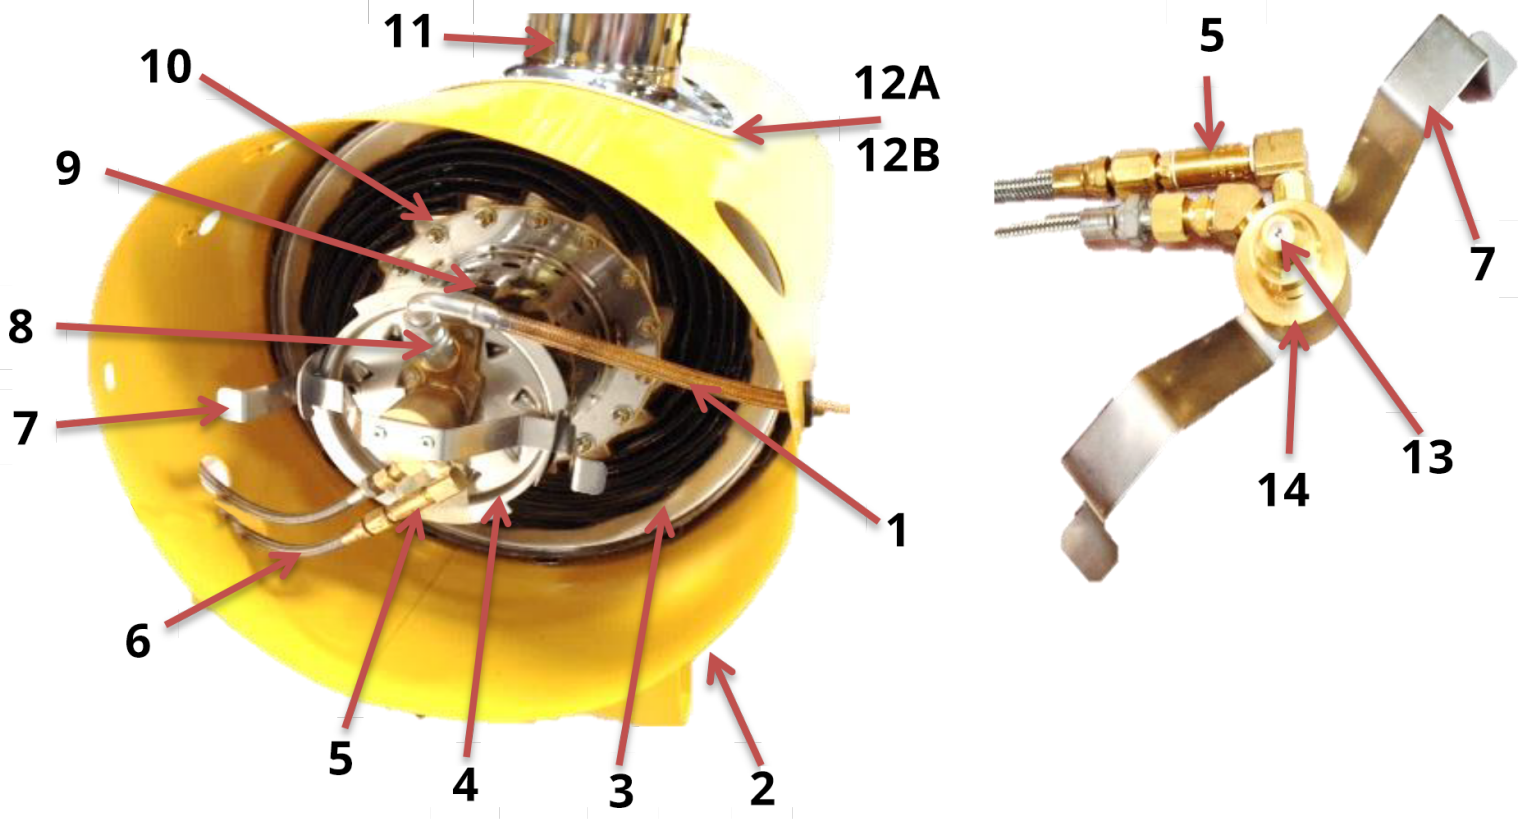

Order Parts Online
hermannelson.com/parts-catalog/

Heater Outlet Parts

Item	Part Number	Description	Quantity
1	TRF3094	DRAIN TUBE	1
2	04040020	DUCT ADAPTER	1
3	05300360	THERMOSTAT PROBE	1
4	TAF3157MODD	SUPPORT BULB & COIL	1
5	TR3276	DISCHARGE TEMPERATURE GAUGE PROBE END	1
6	TA235	HEAT CONTROL BAFFLES	4
7	05300085	HIGH TEMPERATURE SWITCH	1
8	TAF3154-MODA	RADIATION SHIELD	1

Order Parts Online
hermannelson.com/parts-catalog/

Fan Assembly Parts

Item	Part Number	Description	Quantity
1	04020173	FAN GUARD (RIGHT)	1
2	TMF106	FAN GUARD (TOP)	1
3	04030002	BEARING SUPPORT	1
4	04010017	FAN RING	1
5	04020174	FAN GUARD (LEFT)	1
6	TM3917-1	DRIVEN COUPLING	1
7	TM3916	BEARING SHAFT	1
8	TM3917-2	SLEEVE COUPLING (RUBBER)	1
9	TM3927	SLEEVE BUSHING (NYLON)	1
10	04040022	AIR STRAIGHTENING VANE	1
11	04040018	FAN	1
12	TM3921	FAN HUB	1

Order Parts Online
hermannelson.com/parts-catalog/

Heat Exchanger Assembly

Item	Part Number	Description	Quantity
1	04100156	IGNITION CABLE	1
2	04050032AT-OK	HEAT EXCHANGER CASING	1
3	8227028-10	HEAT EXCHANGER	1
4	TRF762 MOD A	COMBUSTOR PLATE	1
5	T0655A	5 PSI CHECK VALVE	1
6	04100157-1	FUEL LINE	2
7	T0553C	COMBUSTOR NOZZLE CLAMP	1
8	TE1010B	IGNITER PLUG	1
9	04040008	COMBUSTOR W/PIPE	1
10	TR776A	COMBUSTOR GASKET	1
11	04040015	EXHAUST STACK (No Hole)	1
12a	TX595	HEAT EXCHANGER GASKET	1
12b	TX592	EXHAUST STACK GASKET	1
13	TR778	FUEL NOZZLE 2.0 GPH	1
14	05300144	NOZZLE HOLDER	1