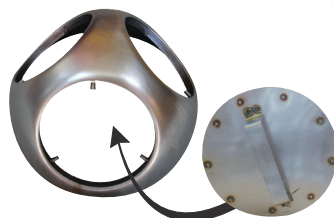

AEROTECH HERMAN NELSON
RECOMMENDED PARTS

As the BT400NEX-D heater is designed to work under extreme conditions and the following maintenance schedule listed below will help to prolong the life of your Herman Nelson BT400NEX-D heater.

PART NUMBER	DESCRIPTION	QUANTITY	REPLACE
1A30	FUEL FILTER ELEMENT	1	3 MONTHS
KUB13901-41350	FUEL FILTER KUBOTA OC60	1	12 MONTHS
KUB11420-11180	AIR FILTER KUBOTA OC60	1	12 MONTHS
KUB14911-32110	OIL FILTER KUBOTA OC60	1	12 MONTHS
MS15290	FAN BELT	1	12 MONTHS
TO3027	CHECK VALVE (TANK)	1	24 MONTHS
TM3917-2	SLEEVE COUPLING	1	12 MONTHS
TR778	FUEL NOZZLE (DIESEL)	1	12 MONTHS
TRA3057-100	IN-LINE FUEL FILTER	1	12 MONTHS

DUCT ADAPTER

The Duct adapter is a fantastic accessories to mutiple the heating capacity of the BT-400NEX-D. The proper way to use this application is first attach ducting to the appliance and then adding the bug eye adapter to the end of the ducting attached to the heater. From here we can add an additional 3 ducts as show in the image to the right of this text.

12 inch to 6 inch 3 way
Duct Adapter
Product #: FT921