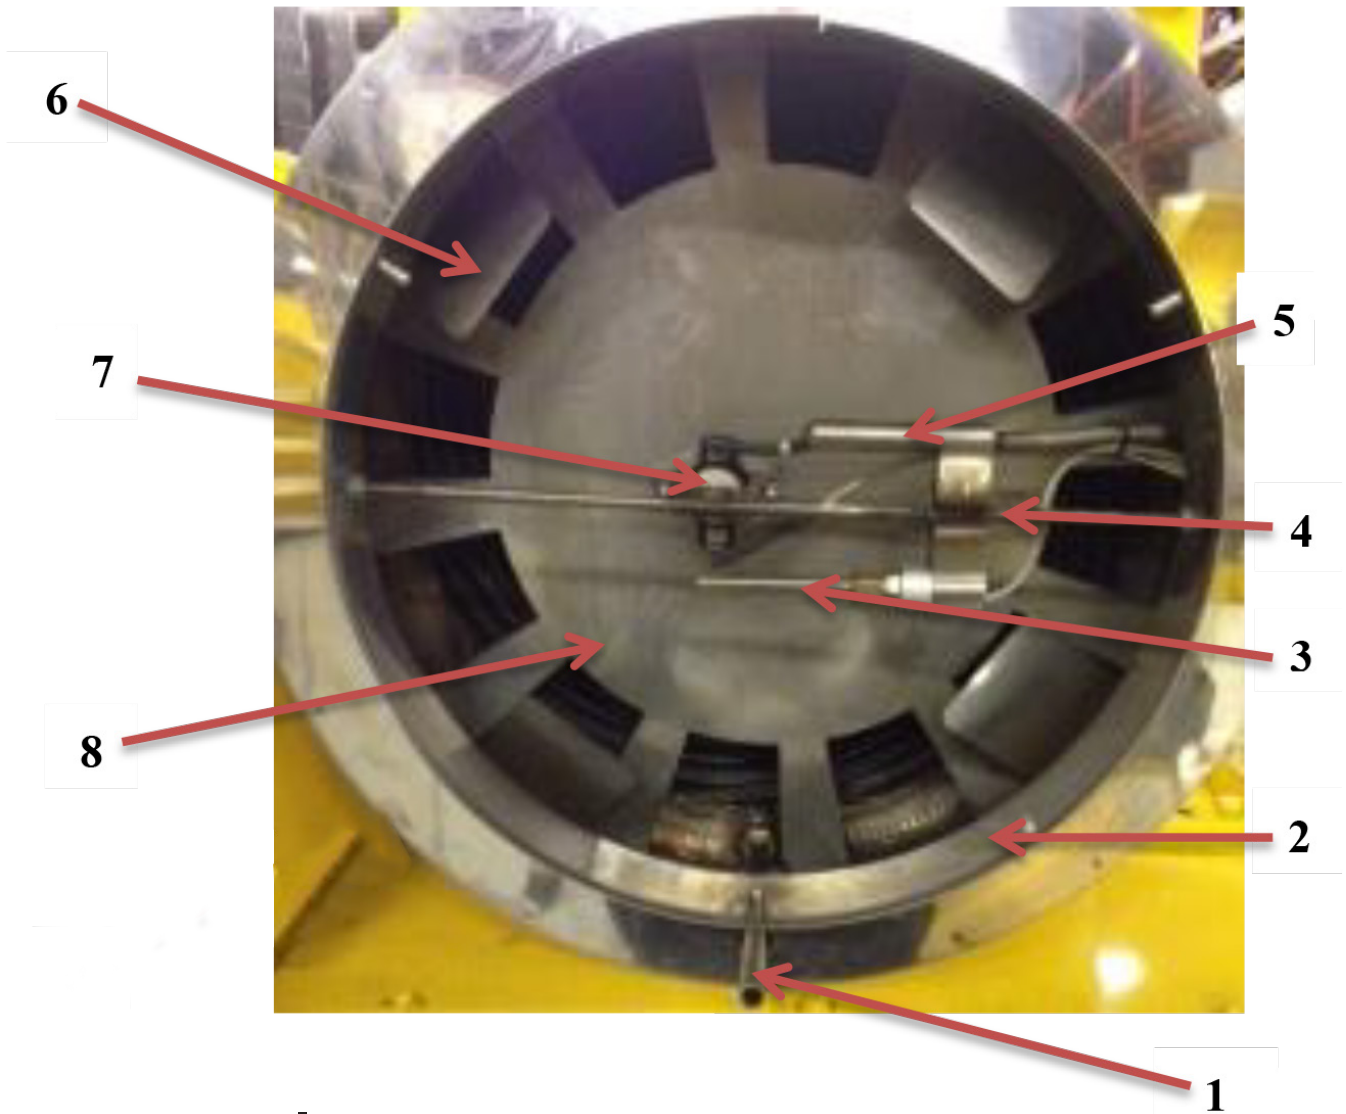

Heater Outlet Parts

Item	Part Number	Description	Quantity
1	TRF3094	DRAIN TUBE	1
2	04040020	DUCT ADAPTER	1
3	05300360	THERMOSTAT PROBE	1
4	TAF3157MODD	SUPPORT BULB & COIL	1
5	TR3276	DISCHARGE TEMPERATURE GAUGE PROBE END	1
6	TA235	HEAT CONTROL BAFFLES	4
7	05300085	HIGH TEMPERATURE SWITCH	1
8	TAF3154-MODA	RADIATION SHIELD	1

Order Parts Online
hermannelson.com/parts-catalog/