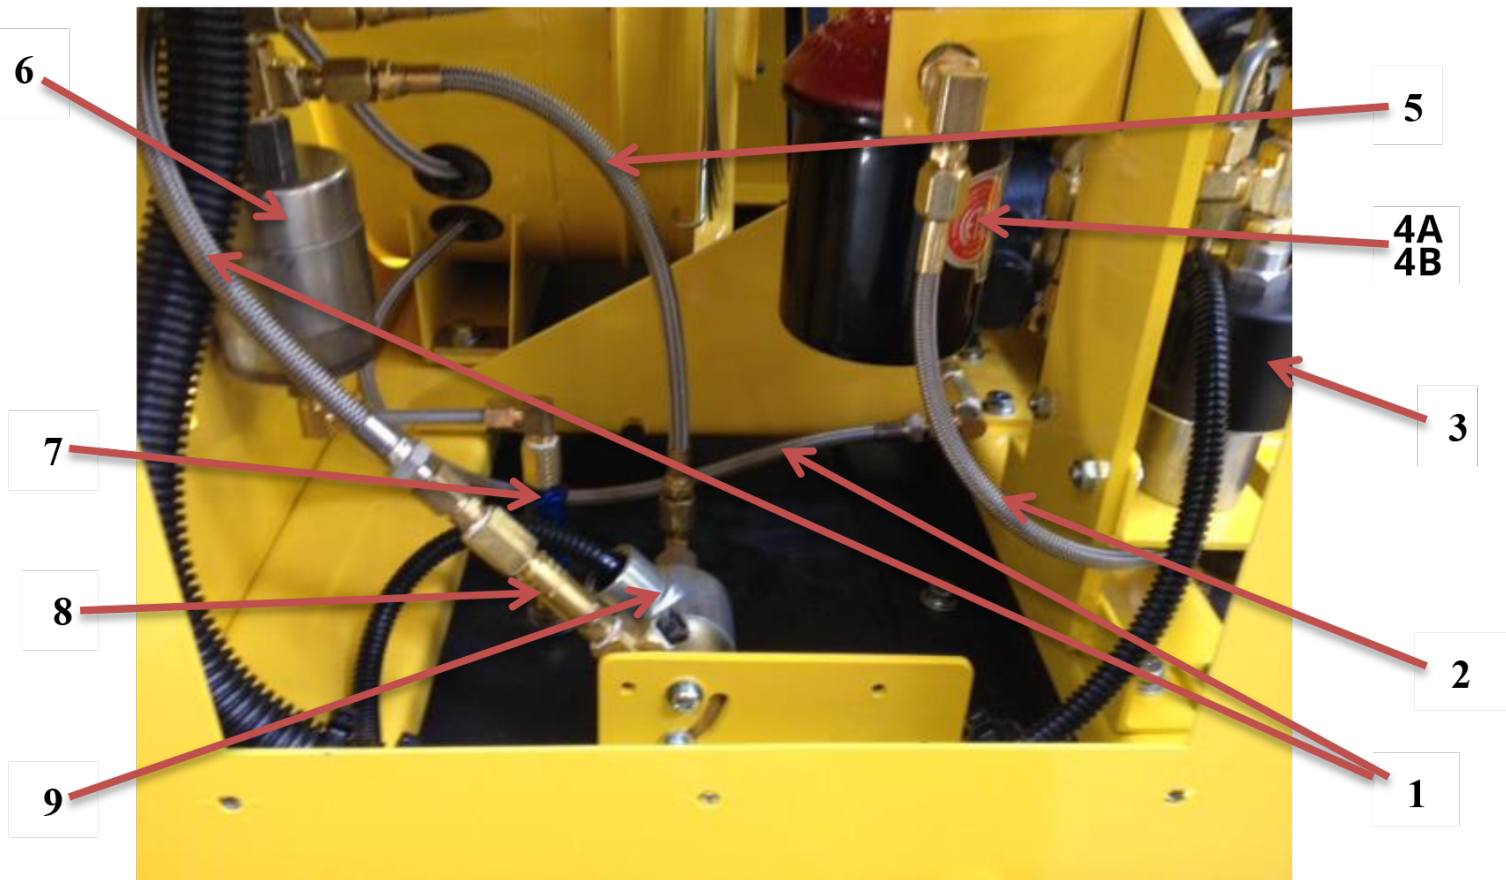

Valves and Filters

Item	Part Number	Description	Quantity
1	04100157-1	FUEL LINE	2
2	T0631	FUEL LINE	1
3	05300255	BURNER FUEL VALVE	1
4A	1A-25A	FUEL FILTER ASSY	1
4B	1A-30	FUEL FILTER ELEMENT (INSIDE)	1
5	T0555A	FUEL LINE	1
6	TRA3057100	IN LINE FUEL FILTER	1
7	T03027	TANK CHECK VALVE	1
8	P356-25	25 PSI CHECK VALVE	1
9	05300265	TEMPERATURE VALVE	1

Order Parts Online
hermannelson.com/parts-catalog/