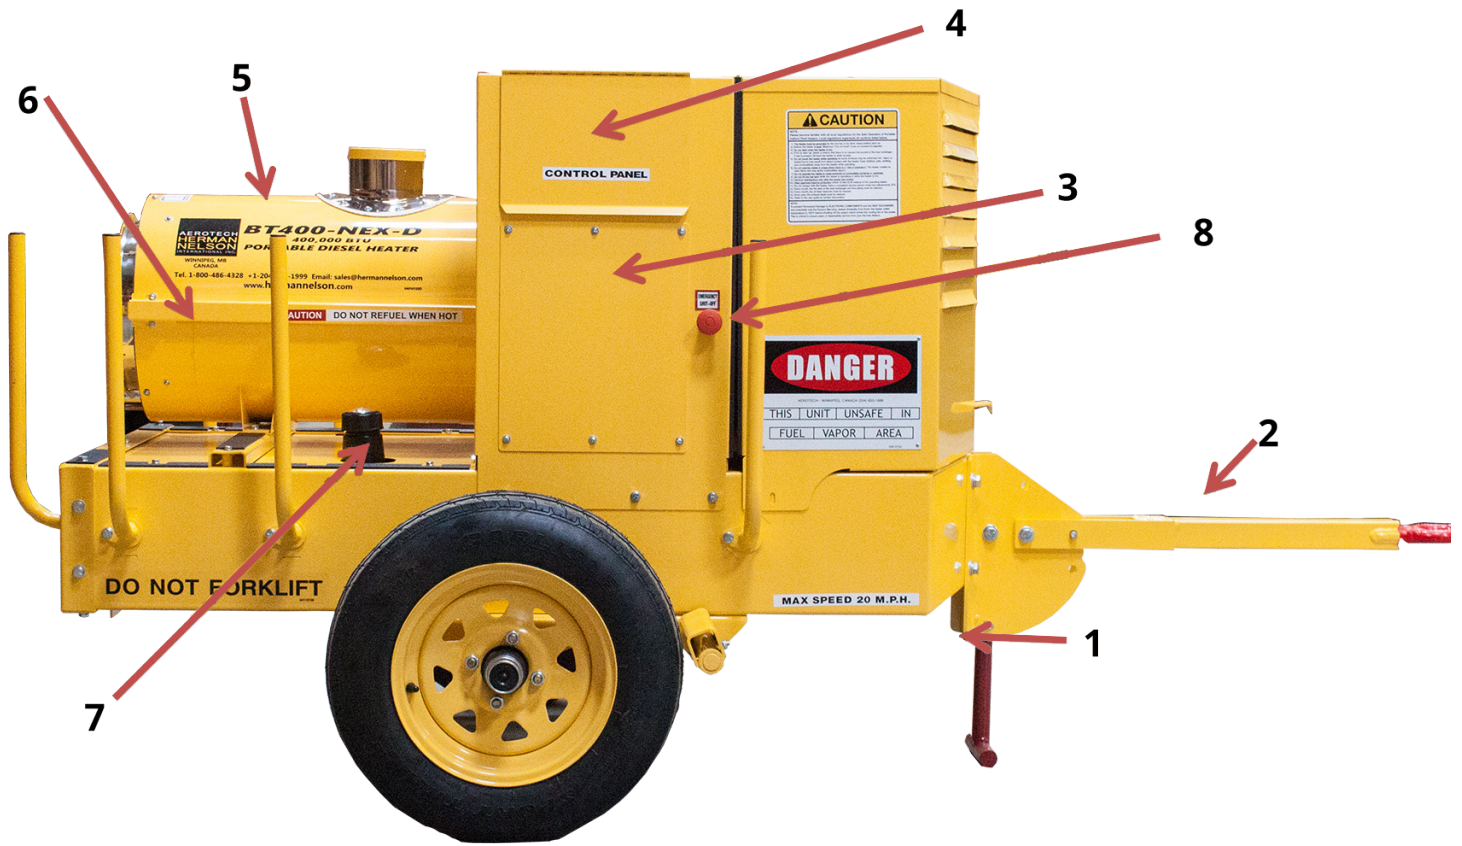

**AEROTECH
HERMAN
NELSON**
INTERNATIONAL INC.

Heater Parts

Item	Part Number	Description	Quantity
1	8130292-10-OK	LONG TOW BAR	1
2	8227188-10	KICKSTAND	1
3	ADH-0040W	BRAKE ASSEMBLY	1
4	ADH-0081W	BRAKE LOCK	1
5a	ADH-0010A	AXLE ASSEMBLY	1
5b	05300990	TIRE	2
6	ADH-0082W	TRAILER MAIN FRAME	1
7	04040020	DUCT ADAPTER	1
8	04040011	OUTLET COVER	1
9a	04040014	SPARK ARRESTOR	1
9b	TR3313	EXHAUST STACK COVER	1
10	05000123MODA	RUBBER STOPPER	2
11	ADH-0018W	HOOD, REAR	1
12	ADH-0023A	HOOD, FORWARD	1
13	AGH-0004W	DUCT HANGER	6
14	05300651	12V POWER SOCKET	1

Order Parts Online
hermannelson.com/parts-catalog/

Heater Parts

Item	Part Number	Description	Quantity
1	8227188-10	KICK-STAND	1
2	8130292-10-OK	TOW BAR	1
3	05000136-OK	REAR HOOD SERVICE PLATE	1
4	05310224	ACCESS DOOR	1
5	04050032AT-OK	HEAT EXCHANGER CASING	1
6	04100183	CAPILLARY SHIELD	1
7	05300104	FUEL TANK (POLY)	1
8	05300652	EMERGENCY SHUT-OFF STOP SWITCH	1