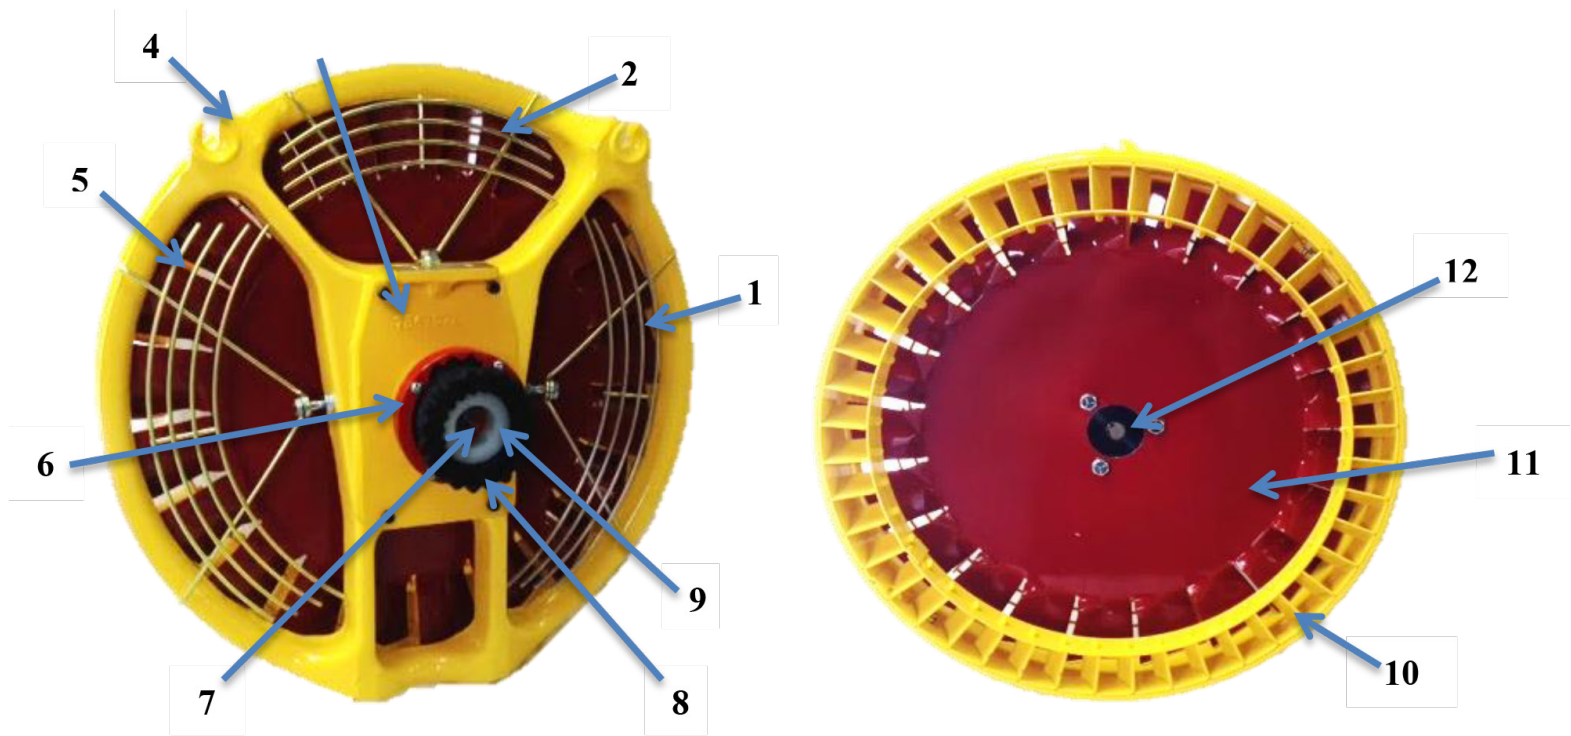

**AEROTECH
HERMAN
NELSON**
INTERNATIONAL INC.

Heater Parts

Item	Part Number	Description	Quantity
1	8130292-10-OK	LONG TOW BAR	1
2	8227188-10	KICKSTAND	1
3	ADH-0040W	BRAKE ASSEMBLY	1
4	ADH-0081W	BRAKE LOCK	1
5a	ADH-0010A	AXLE ASSEMBLY	1
5b	05300990	TIRE	2
6	ADH-0082W	TRAILER MAIN FRAME	1
7	04040020	DUCT ADAPTER	1
8	04040011	OUTLET COVER	1
9a	04040014	SPARK ARRESTOR	1
9b	TR3313	EXHAUST STACK COVER	1
10	05000123MODA	RUBBER STOPPER	2
11	ADH-0018W	HOOD, REAR	1
12	ADH-0023A	HOOD, FORWARD	1
13	AGH-0004W	DUCT HANGER	6
14	05300651	12V POWER SOCKET	1

Order Parts Online
hermannelson.com/parts-catalog/

Heater Parts

Item	Part Number	Description	Quantity
1	8227188-10	KICK-STAND	1
2	8130292-10-OK	TOW BAR	1
3	05000136-OK	REAR HOOD SERVICE PLATE	1
4	05310224	ACCESS DOOR	1
5	04050032AT-OK	HEAT EXCHANGER CASING	1
6	04100183	CAPILLARY SHIELD	1
7	05300104	FUEL TANK (POLY)	1
8	05300652	EMERGENCY SHUT-OFF STOP SWITCH	1

Order Parts Online
hermannelson.com/parts-catalog/

Heater Outlet Parts

Item	Part Number	Description	Quantity
1	TRF3094	DRAIN TUBE	1
2	04040020	DUCT ADAPTER	1
3	05300360	THERMOSTAT PROBE	1
4	TAF3157MODD	SUPPORT BULB & COIL	1
5	TR3276	DISCHARGE TEMPERATURE GAUGE PROBE END	1
6	TA235	HEAT CONTROL BAFFLES	4
7	05300085	HIGH TEMPERATURE SWITCH	1
8	TAF3154-MODA	RADIATION SHIELD	1

Order Parts Online
hermannelson.com/parts-catalog/

Fan Assembly Parts

Item	Part Number	Description	Quantity
1	04020173	FAN GUARD (RIGHT)	1
2	TMF106	FAN GUARD (TOP)	1
3	04030002	BEARING SUPPORT	1
4	04010017	FAN RING	1
5	04020174	FAN GUARD (LEFT)	1
6	TM3917-1	DRIVEN COUPLING	1
7	TM3916	BEARING SHAFT	1
8	TM3917-2	SLEEVE COUPLING (RUBBER)	1
9	TM3927	SLEEVE BUSHING (NYLON)	1
10	04040022	AIR STRAIGHTENING VANE	1
11	04040018	FAN	1
12	TM3921	FAN HUB	1